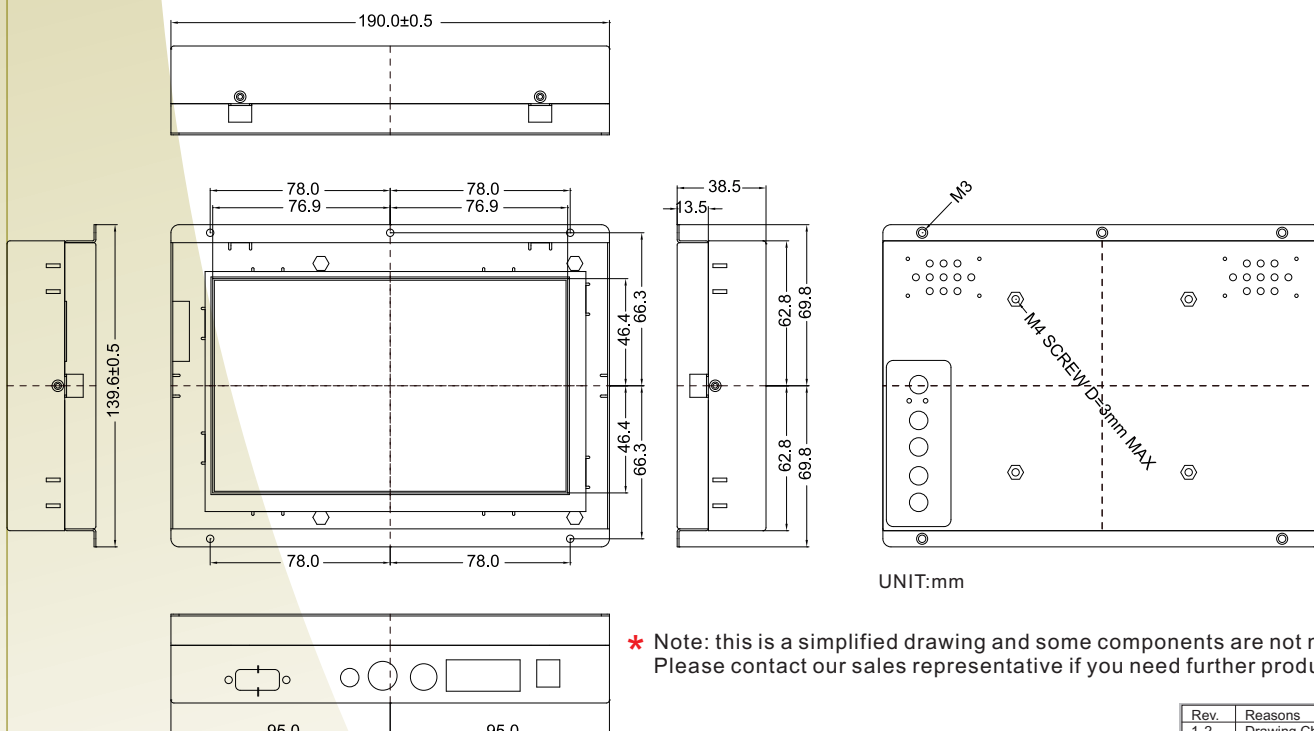

Open Frame LCD

Open Frame LCD

7"(16:9)

Specifications

RoHS
COMPLIANT
2002/95/EC

Model Name	W07T700-OFA2
Viewable Size Image	7"(16:9)
Active Display Area(mm)	152.4(H) x 91.44(V)
Number of Pixels	800 x 480
Pixel Pitch(mm)	0.0635(H) x 0.1905(V)
Color Configuration	262K
Contrast Ratio	500:1(typ.)
Brightness(cd/m ²)	300
Viewing Angle(CR>=10)	-70~70(H);-70~50(V)
Synchronization Range	31.5~37.5KHz / 60~75Hz
Horizontal/Vertical	
Recommended Resolution	800 x 480@60Hz
Power Source	12V DC in, with External AC to DC Adapter (100~240V AC)
Power Consumption	10W typical, normal operation
Power Management	VESA DPMS Compliant
Optional Video Input	S-Video, Composite
Plug & Play	Yes
Support Video Signal Type	NTSC/PAL
Optional DVI Input	No
Optional Touch Screen	4 Wire Resistive

Mechanical Drawing

Rev.	Reasons	Revised Date
1.2	Drawing Change	Sep-08-11
1.3	Spec change	Nov-14-12
1.4	Pic change	Aug-02-13